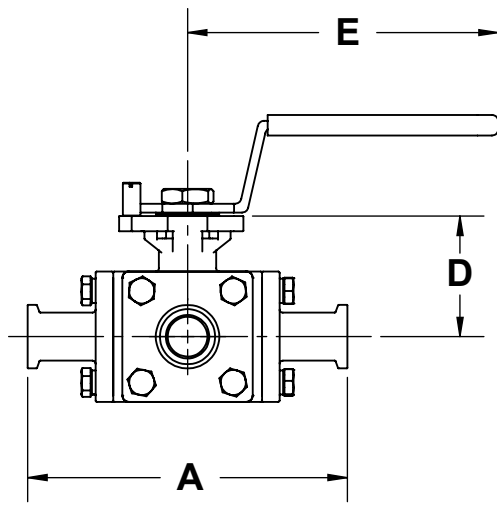

SIZE	A	B	C	D	E	F	G	H
1/2"	4.6	2.3	3.3	1.7	4.9	9 MM	36 MM	42 MM
3/4"	5.0	2.5	3.5	1.9	4.9	9 MM	36 MM	42 MM
1"	6.0	3.0	3.8	2.3	5.4	11 MM	42 MM	50 MM
1.5"	6.9	3.4	4.5	2.9	9.3	14 MM	50 MM	70 MM
2"	7.5	3.7	4.9	3.2	9.3	14 MM	50 MM	70 MM
2.5"	8.4	4.5	5.3	3.9	18.0	17 MM	70 MM	102 MM
3"	9.6	5.1	6.5	4.9	18.3	22 MM	102 MM	125 MM
4"	11.4	6.3	7.0	5.4	18.3	22 MM	102 MM	125 MM

NOTE: ALL DIMENSIONS ARE IN INCHES UNLESS INDICATED

<p align="center">PROPRIETARY AND CONFIDENTIAL</p> <p><small>This drawing is owned by Dixon Valve & Coupling Co. and shall be returned upon demand. It is loaned on condition that it shall not be copied or reproduced or submitted to others without the owners consent. In accepting it subject to this condition the recipient further agrees that this drawing or any design detail or concept disclosed herein shall not be used in any way detrimental to or in competition with the owner. If the recipient does not agree to the terms of this agreement they shall return this drawing immediately. The information contained in this drawing is subject to change without notice.</small></p>	<p>DIXON  U.S.A.</p> <p><small>THE RIGHT CONNECTION™</small></p>
	<p>DESCRIPTION: 3 WAY SANITARY BALL VALVES WITH CLAMP ENDS</p>
<p>DO NOT SCALE THIS DRAWING</p>	<p>MATERIAL(S):</p>
<p>DO NOT SCALE THIS DRAWING</p>	<p>PART NUMBER: BV3S__(050-400)C-A</p>