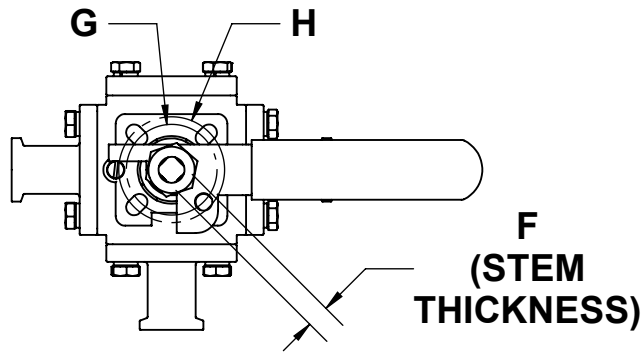

SIZE	A	B	C	D	E	F	G	H
1/2"	4.6	2.3	3.3	1.7	4.9	9 MM	36 MM	42 MM
3/4"	5.0	2.5	3.5	1.9	4.9	9 MM	36 MM	42 MM
1"	6.0	3.0	3.8	2.3	5.4	11 MM	42 MM	50 MM
1.5"	6.9	3.4	4.5	2.9	9.3	14 MM	50 MM	70 MM
2"	7.5	3.7	4.9	3.2	9.3	14 MM	50 MM	70 MM
2.5"	8.4	4.5	5.3	3.9	18.0	17 MM	70 MM	102 MM
3"	9.6	5.1	6.5	4.9	18.3	22 MM	102 MM	125 MM
4"	11.4	6.3	7.0	5.4	18.3	22 MM	102 MM	125 MM

NOTE: ALL DIMENSIONS ARE IN INCHES UNLESS INDICATED

<p align="center">PROPRIETARY AND CONFIDENTIAL</p> <p><small>This drawing is owned by Dixon Valve & Coupling Co. and shall be returned upon demand. It is loaned on condition that it shall not be copied or reproduced or submitted to others without the owners consent. In accepting it subject to this condition the recipient further agrees that this drawing or any design detail or concept disclosed herein shall not be used in any way detrimental to or in competition with the owner. If the recipient does not agree to the terms of this agreement they shall return this drawing immediately. The information contained in this drawing is subject to change without notice.</small></p>	<p>DIXON  U.S.A.</p> <p><small>THE RIGHT CONNECTION™</small></p>
	<p>DESCRIPTION: 3 WAY SANITARY BALL VALVES WITH CLAMP ENDS</p>
<p>DO NOT SCALE THIS DRAWING</p>	<p>MATERIAL(S):</p>
<p>DO NOT SCALE THIS DRAWING</p>	<p>PART NUMBER: BV3S__(050-400)C-A</p>