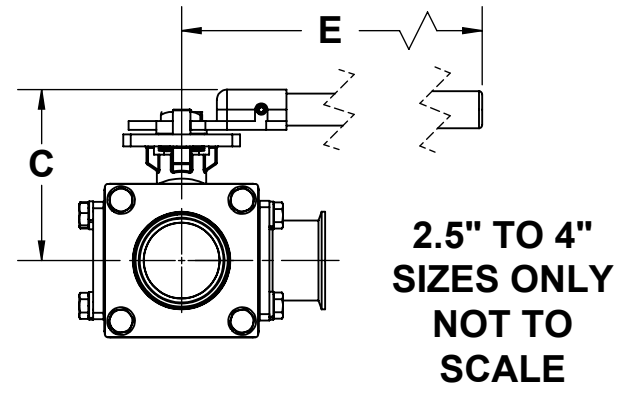

SIZE	A	B	C	D	E	F	G	H
1/2"	4.6	2.3	3.3	1.7	4.9	9 MM	36 MM	42 MM
3/4"	5.0	2.5	3.5	1.9	4.9	9 MM	36 MM	42 MM
1"	6.0	3.0	3.8	2.3	5.4	11 MM	42 MM	50 MM
1.5"	6.9	3.4	4.5	2.9	9.3	14 MM	50 MM	70 MM
2"	7.5	3.7	4.9	3.2	9.3	14 MM	50 MM	70 MM
2.5"	8.4	4.5	5.3	3.9	18.0	17 MM	70 MM	102 MM
3"	9.6	5.1	6.5	4.9	18.3	22 MM	102 MM	125 MM
4"	11.4	6.3	7.0	5.4	18.3	22 MM	102 MM	125 MM

NOTE: ALL DIMENSIONS ARE IN INCHES UNLESS INDICATED

<p align="center">PROPRIETARY AND CONFIDENTIAL</p> <p><small>This drawing is owned by Dixon Valve & Coupling Co. and shall be returned upon demand. It is loaned on condition that it shall not be copied or reproduced or submitted to others without the owners consent. In accepting it subject to this condition the recipient further agrees that this drawing or any design detail or concept disclosed herein shall not be used in any way detrimental to or in competition with the owner. If the recipient does not agree to the terms of this agreement they shall return this drawing immediately. The information contained in this drawing is subject to change without notice.</small></p>	<p>DIXON  U.S.A.</p> <p><small>THE RIGHT CONNECTION™</small></p>
	<p>DESCRIPTION: 3 WAY SANITARY BALL VALVES WITH CLAMP ENDS</p>
<p>DO NOT SCALE THIS DRAWING</p>	<p>MATERIAL(S):</p>
<p>DO NOT SCALE THIS DRAWING</p>	<p>PART NUMBER: BV3S__(050-400)C-A</p>