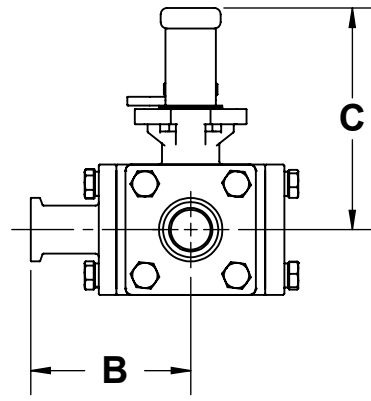

SIZE	A	B	C	D	E	F	G	H
1/2"	4.6	2.3	3.3	1.7	4.9	9 MM	36 MM	42 MM
3/4"	5.0	2.5	3.5	1.9	4.9	9 MM	36 MM	42 MM
1"	6.0	3.0	3.8	2.3	5.4	11 MM	42 MM	50 MM
1.5"	6.9	3.4	4.5	2.9	9.3	14 MM	50 MM	70 MM
2"	7.5	3.7	4.9	3.2	9.3	14 MM	50 MM	70 MM
2.5"	8.4	4.5	5.3	3.9	18.0	17 MM	70 MM	102 MM
3"	9.6	5.1	6.5	4.9	18.3	22 MM	102 MM	125 MM
4"	11.4	6.3	7.0	5.4	18.3	22 MM	102 MM	125 MM

NOTE: ALL DIMENSIONS ARE IN INCHES UNLESS INDICATED

<p align="center">PROPRIETARY AND CONFIDENTIAL</p> <p><small>This drawing is owned by Dixon Valve & Coupling Co. and shall be returned upon demand. It is loaned on condition that it shall not be copied or reproduced or submitted to others without the owners consent. In accepting it subject to this condition the recipient further agrees that this drawing or any design detail or concept disclosed herein shall not be used in any way detrimental to or in competition with the owner. If the recipient does not agree to the terms of this agreement they shall return this drawing immediately. The information contained in this drawing is subject to change without notice.</small></p>	<p>DIXON  U.S.A.</p> <p><small>THE RIGHT CONNECTION™</small></p>
	<p>DESCRIPTION: 3 WAY SANITARY BALL VALVES WITH CLAMP ENDS</p>
<p>DO NOT SCALE THIS DRAWING</p>	<p>MATERIAL(S):</p>
<p>DO NOT SCALE THIS DRAWING</p>	<p>PART NUMBER: BV3S__(050-400)C-A</p>